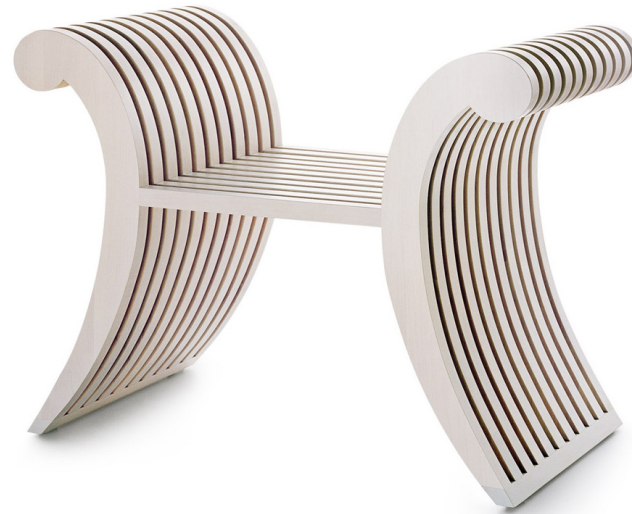

Products

Bench Lounger L'Impératrice Ivy Lounge Chair

Large Armchair. For indoor use only.

Standard size 48 L / 94 W / 67 H

Pictured: alder, white varnish

In 2003 the L'Impératrice armchair designed by Christine Sträuli-Türcké for cst-furniture.com in 1991 was placed by the Swiss Federal Government on permanent loan with the design collection of the Museum of Design in Zurich. L'Impératrice is only available in the standard size but it can be made of other types of wood.